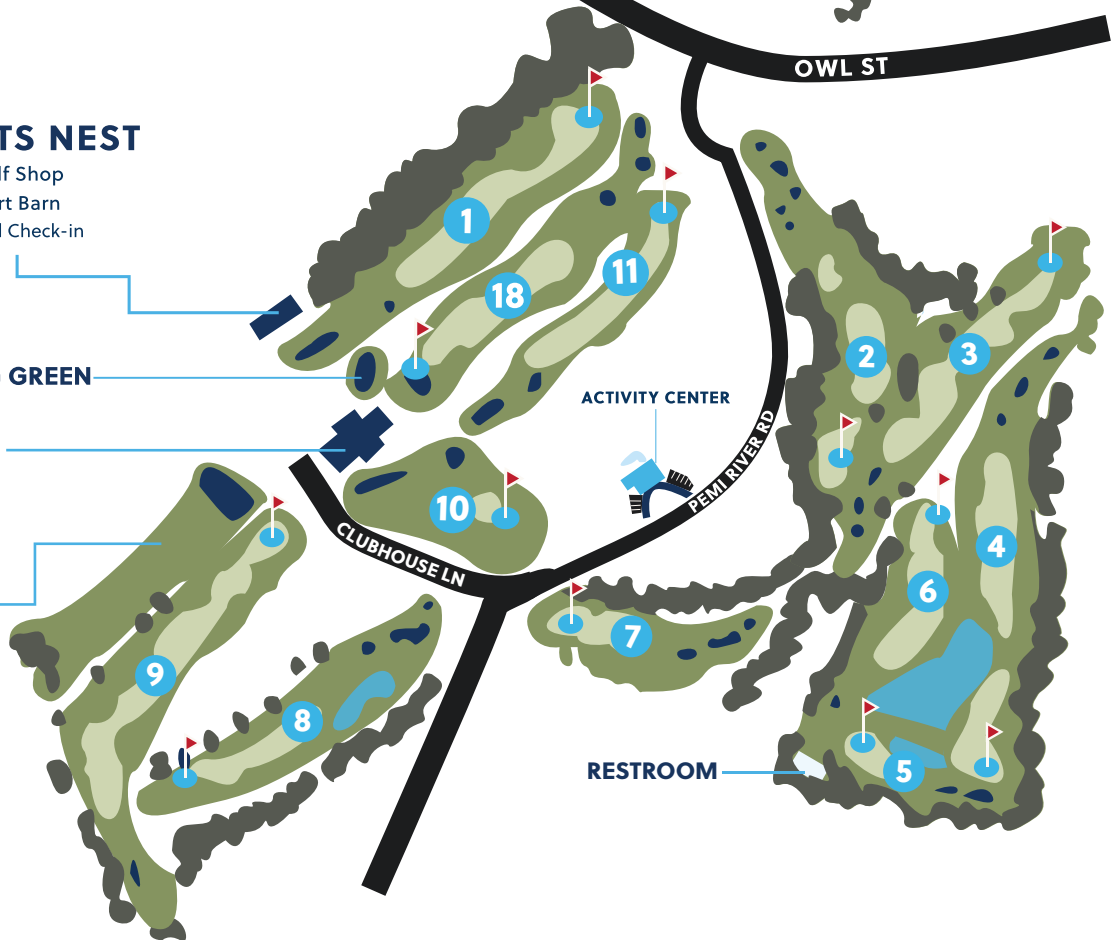

OWL'S NEST

THE WHITE MOUNTAINS

COURSE MAP

SPORTS NEST

Golf Shop
Cart Barn
Rental Check-in

PUTTING GREEN

CLUBHOUSE &

DRIVING RANGE

ACTIVITY CENTER

OWL ST

ACTIVITY CENTER

PEM RIVER RD

CLUBHOUSE LN

RESTROOM