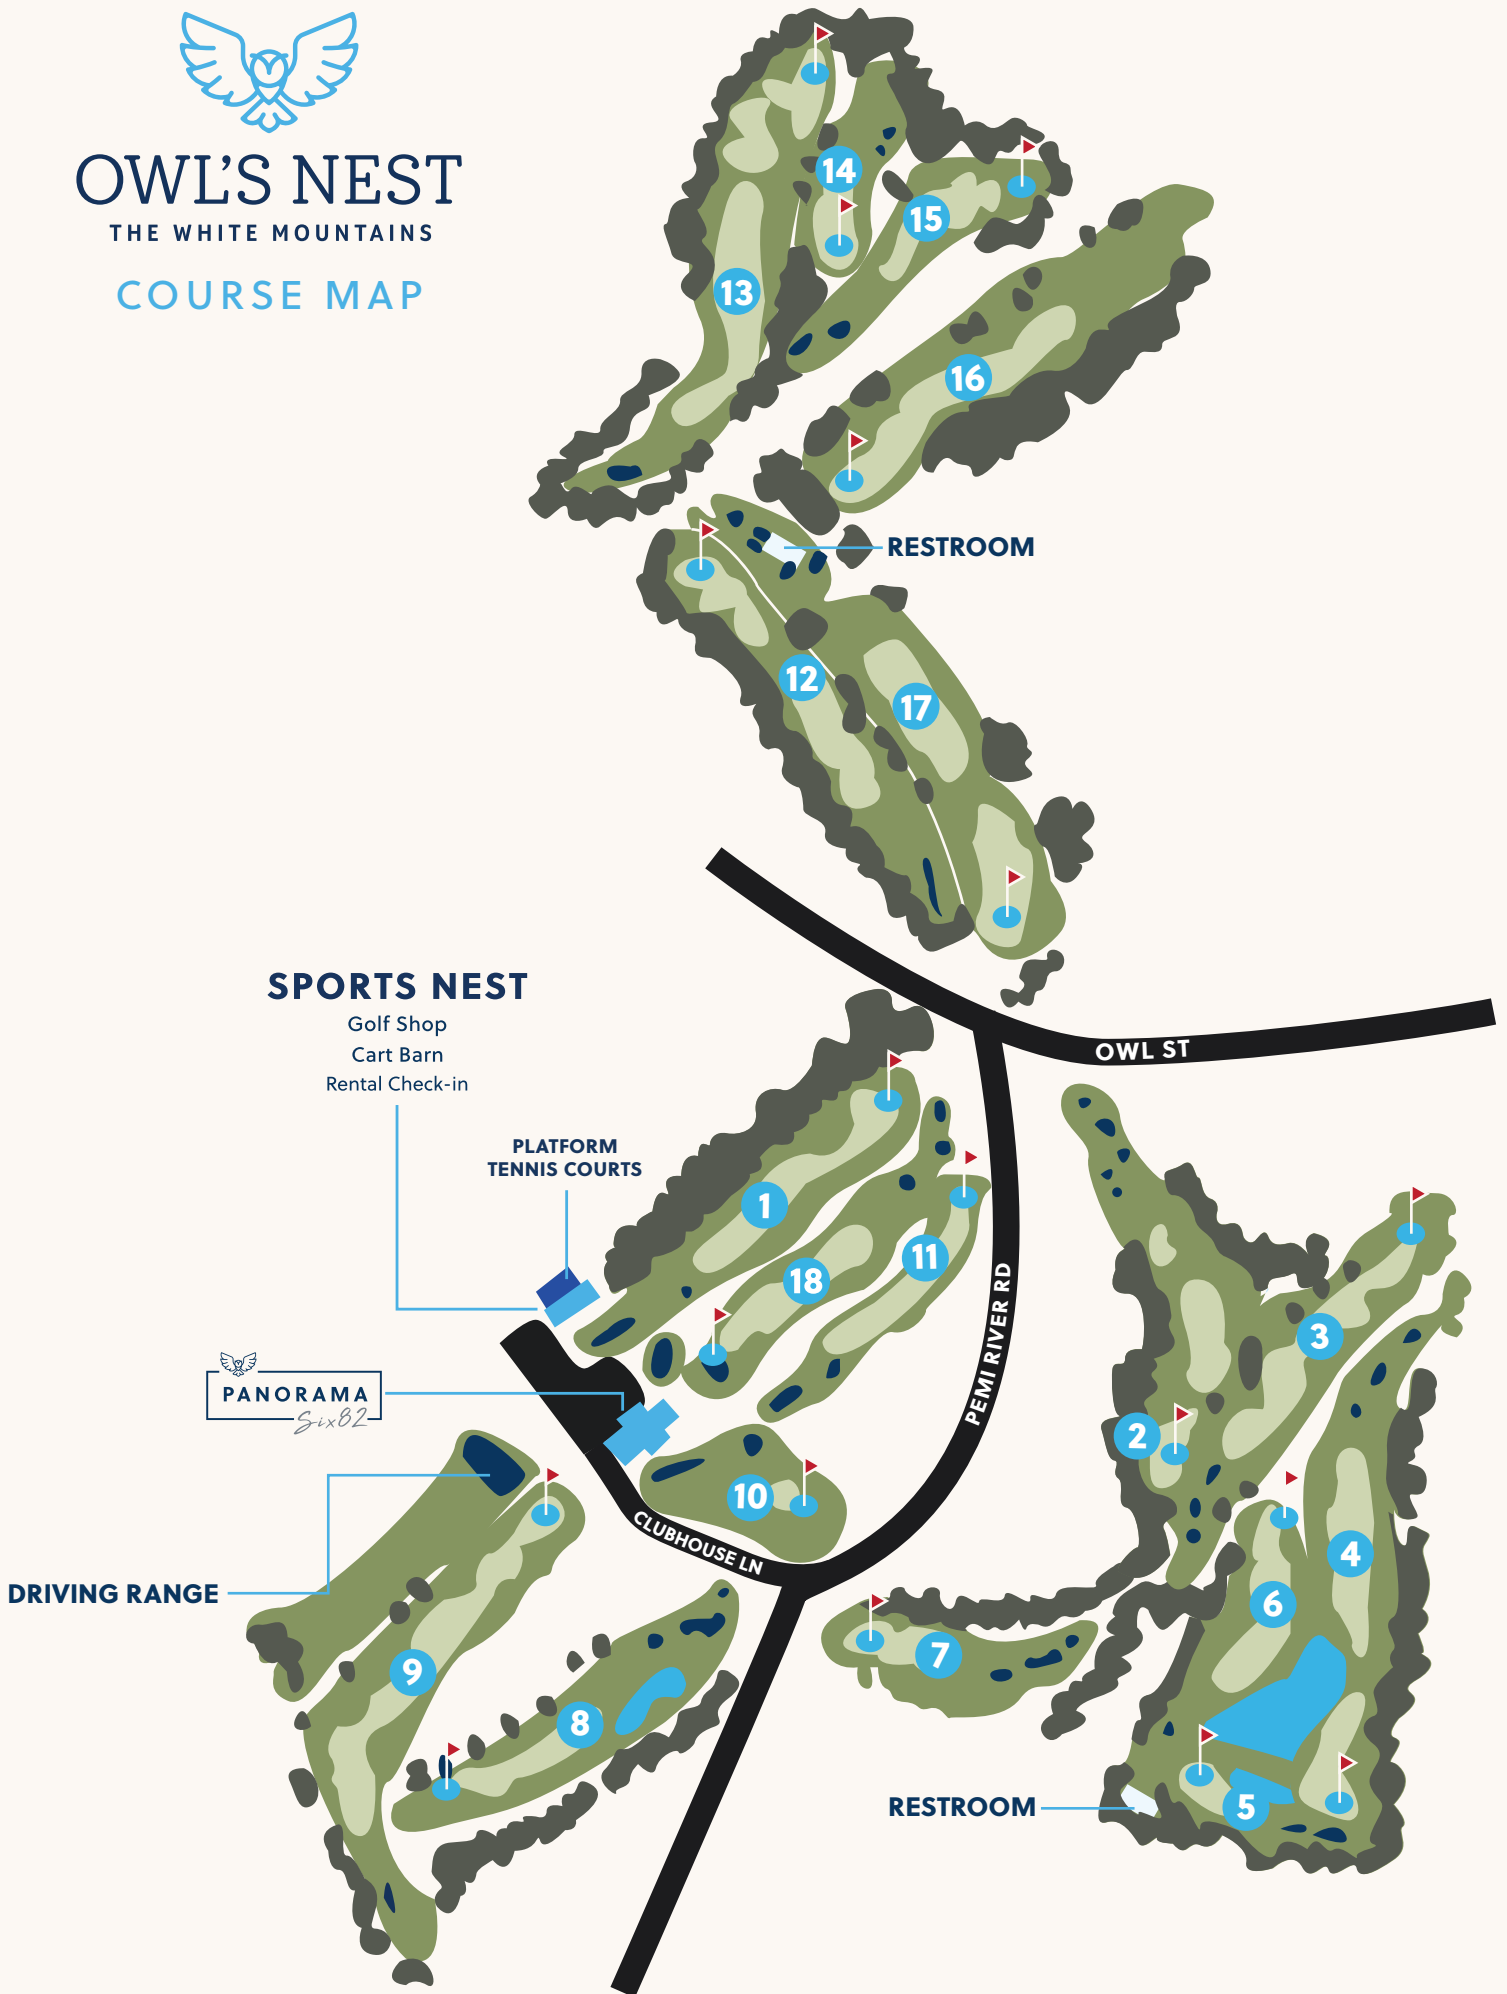

OWL'S NEST

THE WHITE MOUNTAINS

COURSE MAP

SPORTS NEST

Golf Shop
Cart Barn
Rental Check-in

PLATFORM
TENNIS COURTS

PANORAMA
Six82

DRIVING RANGE

RESTROOM

OWL ST

PEMI RIVER RD

CLUBHOUSE LN

RESTROOM